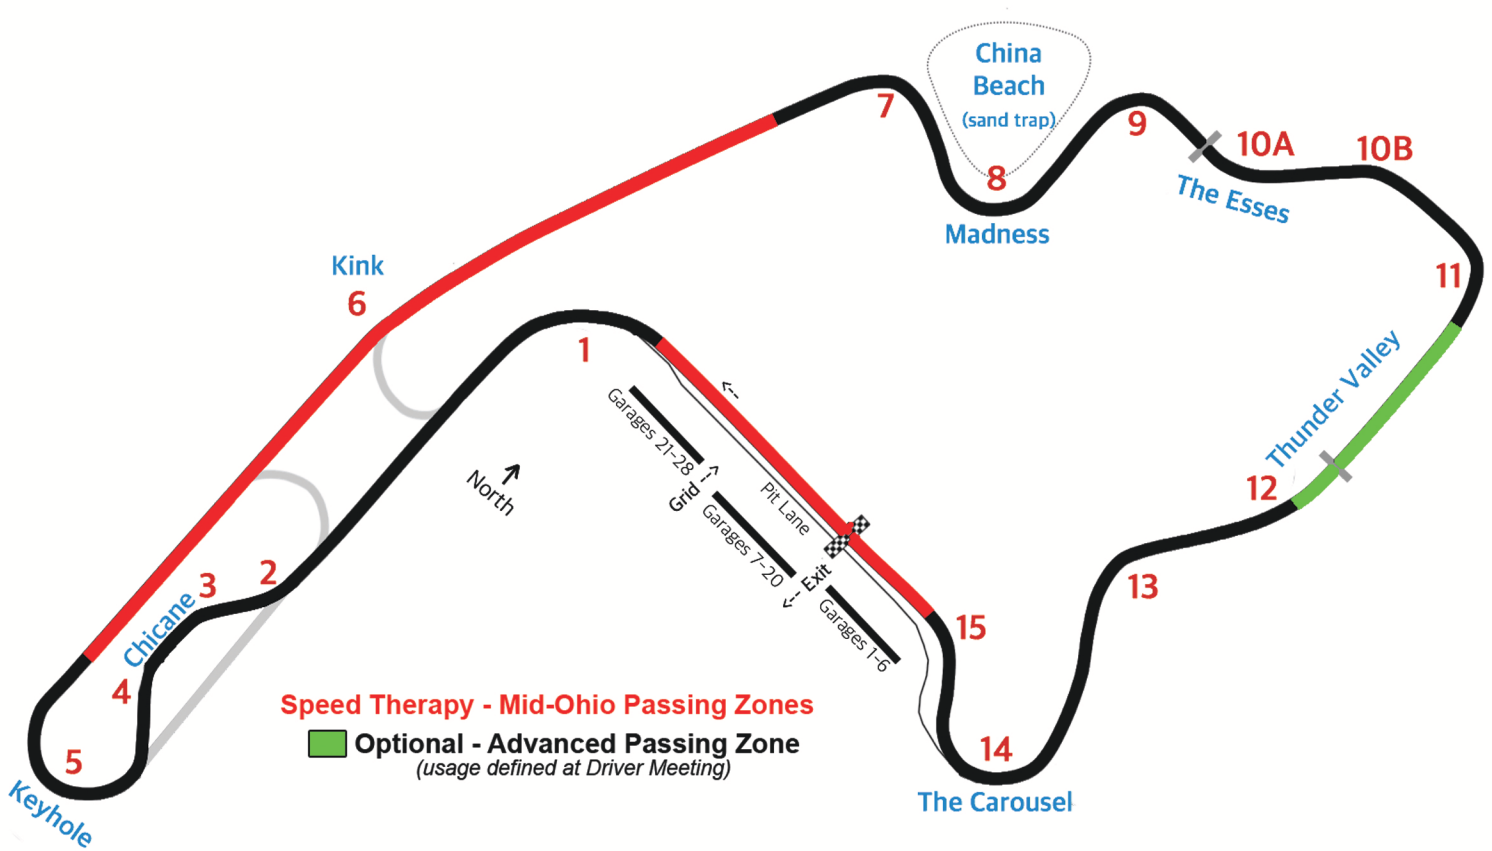

# JRP's Speed Therapy Passing Zones

## Mid-Ohio Sports Car Course

Mid-Ohio Sports Car Course

2.4 miles (2.2 w/o chicane)